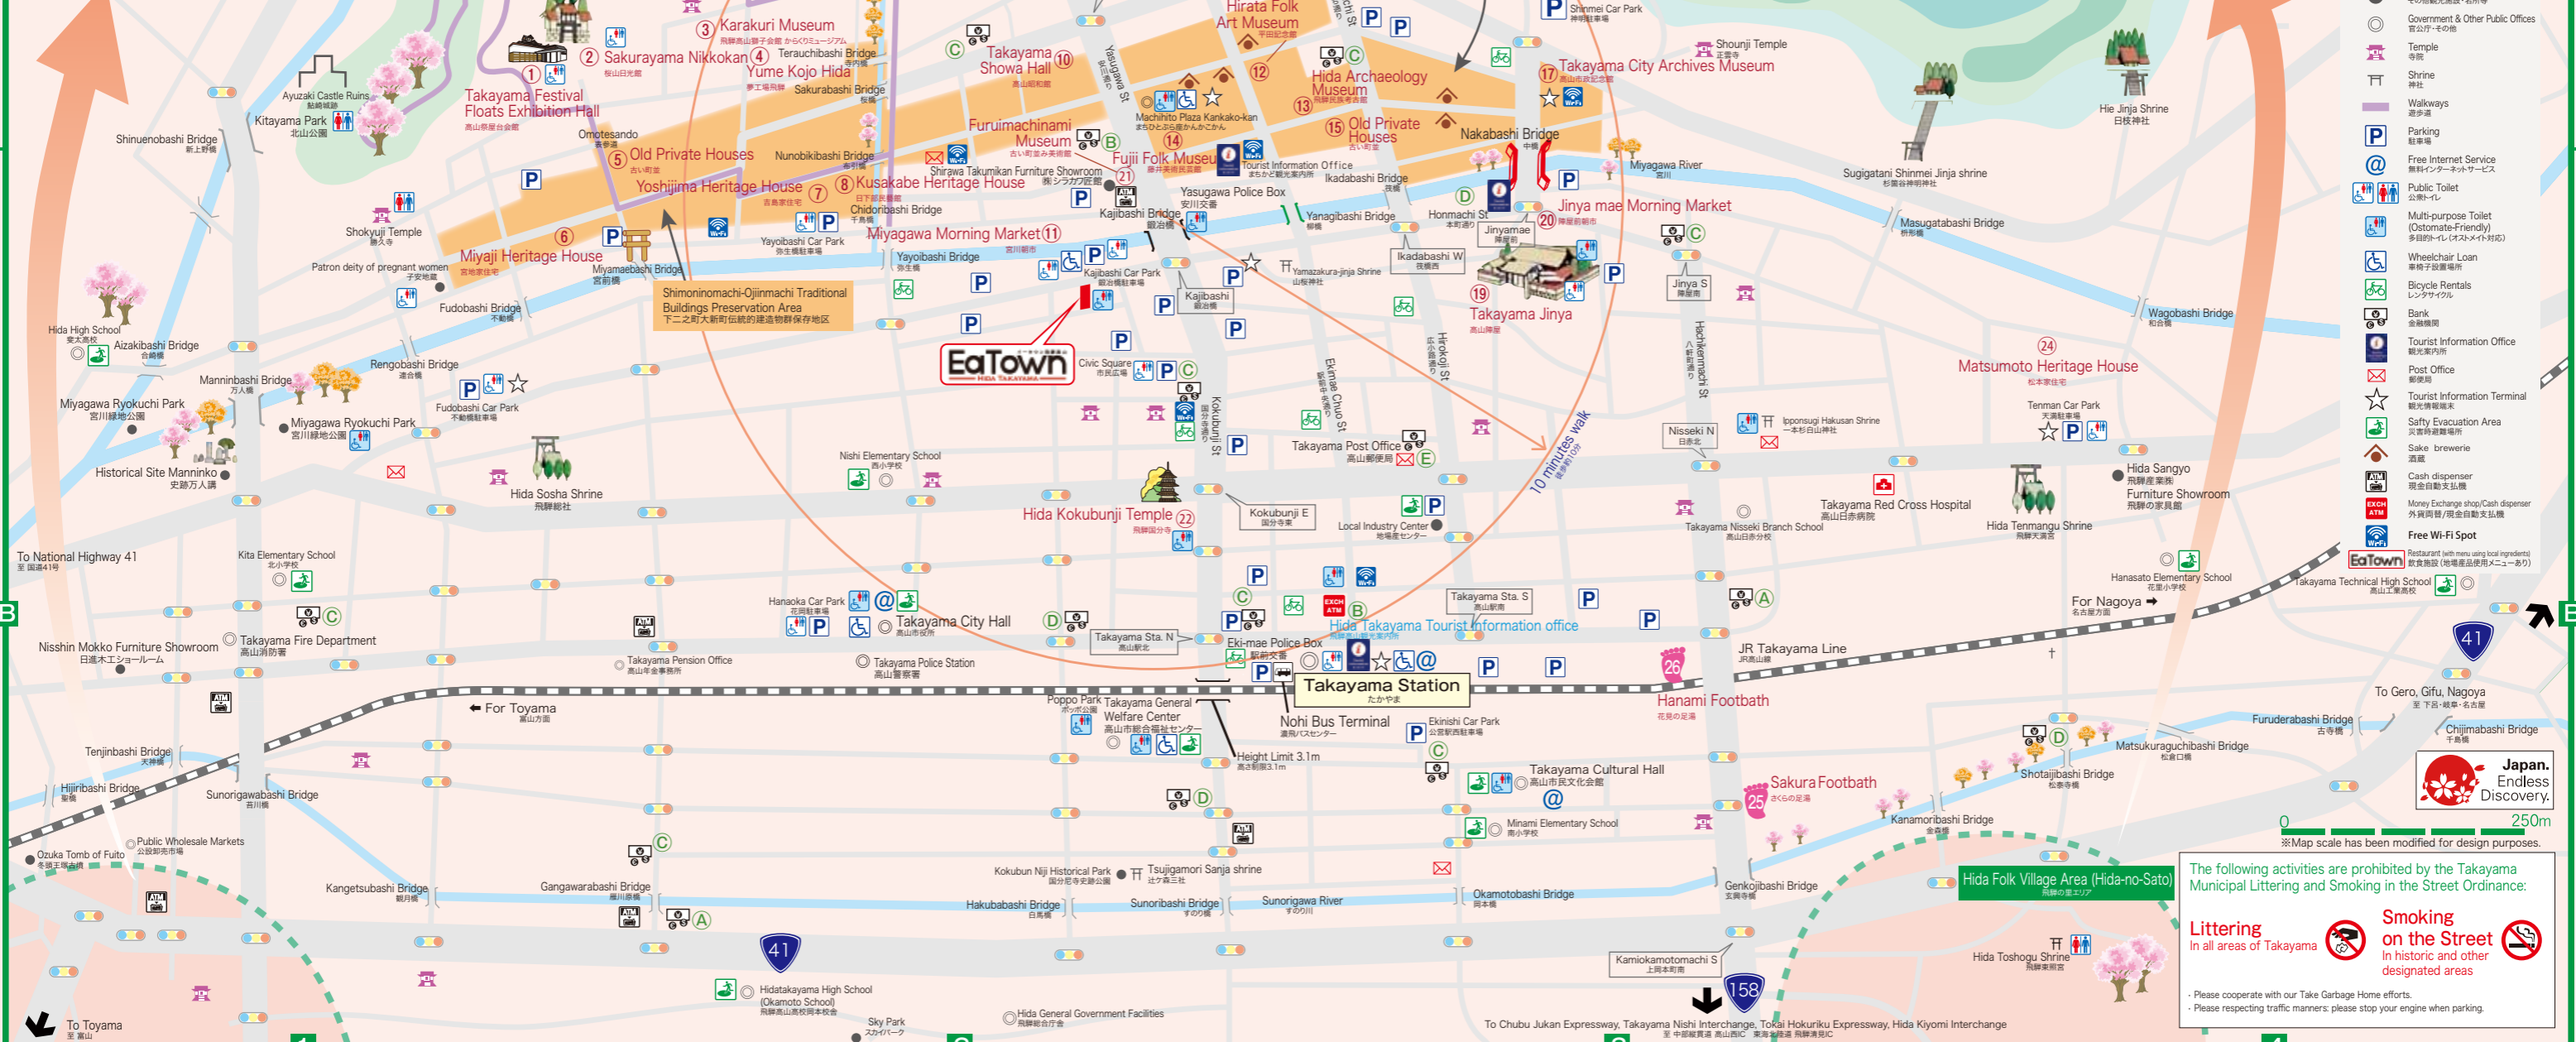

Travel Highlights
Hida-Takayama
飛騨高山
Walking Map
English
英語

- Legend** 凡例
- ①-③⑦ Tourist Facilities 観光施設
 - Other Tourist Attractions & Facilities 其他観光施設・名所等
 - Government & Other Public Offices 官公庁・その他
 - ⛩ Temple 寺院
 - ⛩ Shrine 神社
 - ➡ Walkways 徒歩道
 - P Parking 駐車場
 - @ Free Internet Service 無料インターネットサービス
 - ♿ Public Toilet 公衆トイレ
 - ♿ Multi-purpose Toilet (Ostomate-Friendly) 多目的トイレ(オストメイト対応)
 - ♿ Wheelchair Loan 車椅子貸出場所
 - ♿ Bicycle Rentals レンタサイクル
 - 🏦 Bank 金融機関
 - ℹ Tourist Information Office 観光案内所
 - ✉ Post Office 郵便局
 - ☆ Tourist Information Terminal 観光情報端末
 - 🚒 Safety Evacuation Area 災害時避難場所
 - 🍷 Sake brewerie 酒蔵
 - 🚰 Cash dispenser 現金自動払出機
 - 💱 Money Exchange shop/Cash dispenser 外貨両替/現金自動支払機
 - 📶 Free Wi-Fi Spot
 - 🍽 Restaurant (with menu using local ingredients) 飲食施設(地場産品使用メニューあり)

The following activities are prohibited by the Takayama Municipal Littering and Smoking in the Street Ordinance:

Littering
In all areas of Takayama

Smoking on the Street
In historic and other designated areas

Please cooperate with our Take Garbage Home efforts.
Please respecting traffic manners; please stop your engine when parking.

250m

Map scale has been modified for design purposes.