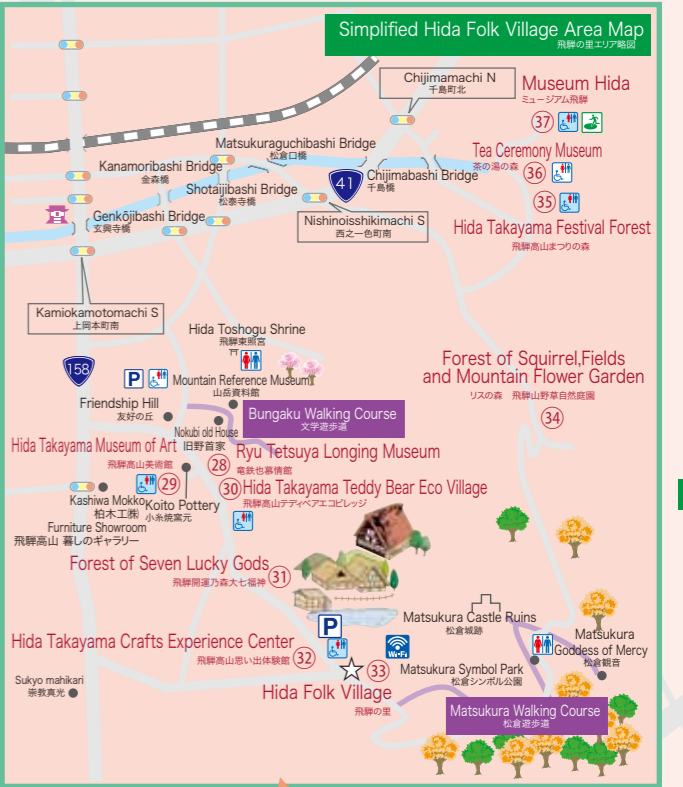

Travel Highlights
Hida-Takayama
飛騨高山
Walking Map
English
英語

- Legend** 凡例
- ①-③⑦ Tourist Facilities 観光施設
 - Other Tourist Attractions & Facilities 其他観光施設・名所等
 - Government & Other Public Offices 官公庁・その他
 - ⛩ Temple 寺院
 - ⛩ Shrine 神社
 - ➡ Walkways 徒歩道
 - P Parking 駐車場
 - @ Free Internet Service 無料インターネットサービス
 - ♿ Public Toilet 公衆トイレ
 - ♿ Multi-purpose Toilet (Ostomate-Friendly) 多目的トイレ(オストメイト対応)
 - ♿ Wheelchair Loan 車椅子貸出場所
 - ♿ Bicycle Rentals レンタサイクル
 - 🏦 Bank 金融機関
 - ℹ Tourist Information Office 観光案内所
 - ✉ Post Office 郵便局
 - ☆ Tourist Information Terminal 観光情報端末
 - 🚒 Safety Evacuation Area 災害時避難場所
 - 🍷 Sake brewerie 酒蔵
 - 🚰 Cash dispenser 現金自動払出機
 - 💱 Money Exchange shop/Cash dispenser 外貨両替/現金自動支払機
 - 📶 Free Wi-Fi Spot
 - 🍽 Restaurant (with menu using local ingredients) 飲食施設(地場産品使用メニューあり)

The following activities are prohibited by the Takayama Municipal Littering and Smoking in the Street Ordinance:

Littering
In all areas of Takayama

Smoking on the Street
In historic and other designated areas

Please cooperate with our Take Garbage Home efforts.
Please respecting traffic manners; please stop your engine when parking.

250m

Map scale has been modified for design purposes.