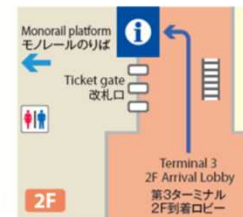

JR EAST Travel Service Center

Very close from the arrival lobby at Terminal 3!
We help you arrange various JR tickets for your stay in Japan and provide transportation information

<Location>

Inside Haneda Airport Terminal 3 Station (2F)

<Languages>

English, Japanese

*Support in your language may not be available depending on the day and time.

Tokyo Route Map

- **Ginza Line**
銀座線
- **Marunouchi Line**
丸の内線
- **Hibiya Line**
日比谷線
- **Tōzai Line**
東西線
- **Chiyoda Line**
千代田線
- **Yūrakuchō Line**
有楽町線
- **Hanzōmon Line**
半蔵門線
- **Namboku Line**
南北線
- **Fukutoshin Line**
副都心線
- Tokyo Metro 東京メトロ
- **Toei Oedo Line**
都営大江戸線
- **Toei Asakusa Line**
都営浅草線
- **Toei Mita Line**
都営三田線
- **Toei Shinjuku Line**
都営新宿線
- Toei Subway 都営地下鉄
- Line Name**
路線名
- JR Lines JR

Tokyo Monorail Access Guide

Please use the JR East app to search train routes. It offers route and fare information as well as real-time updates on operation status!

↑ **Haneda Airport 羽田空港** Haneda Airport Terminal 3 MO 08 → Central Tokyo