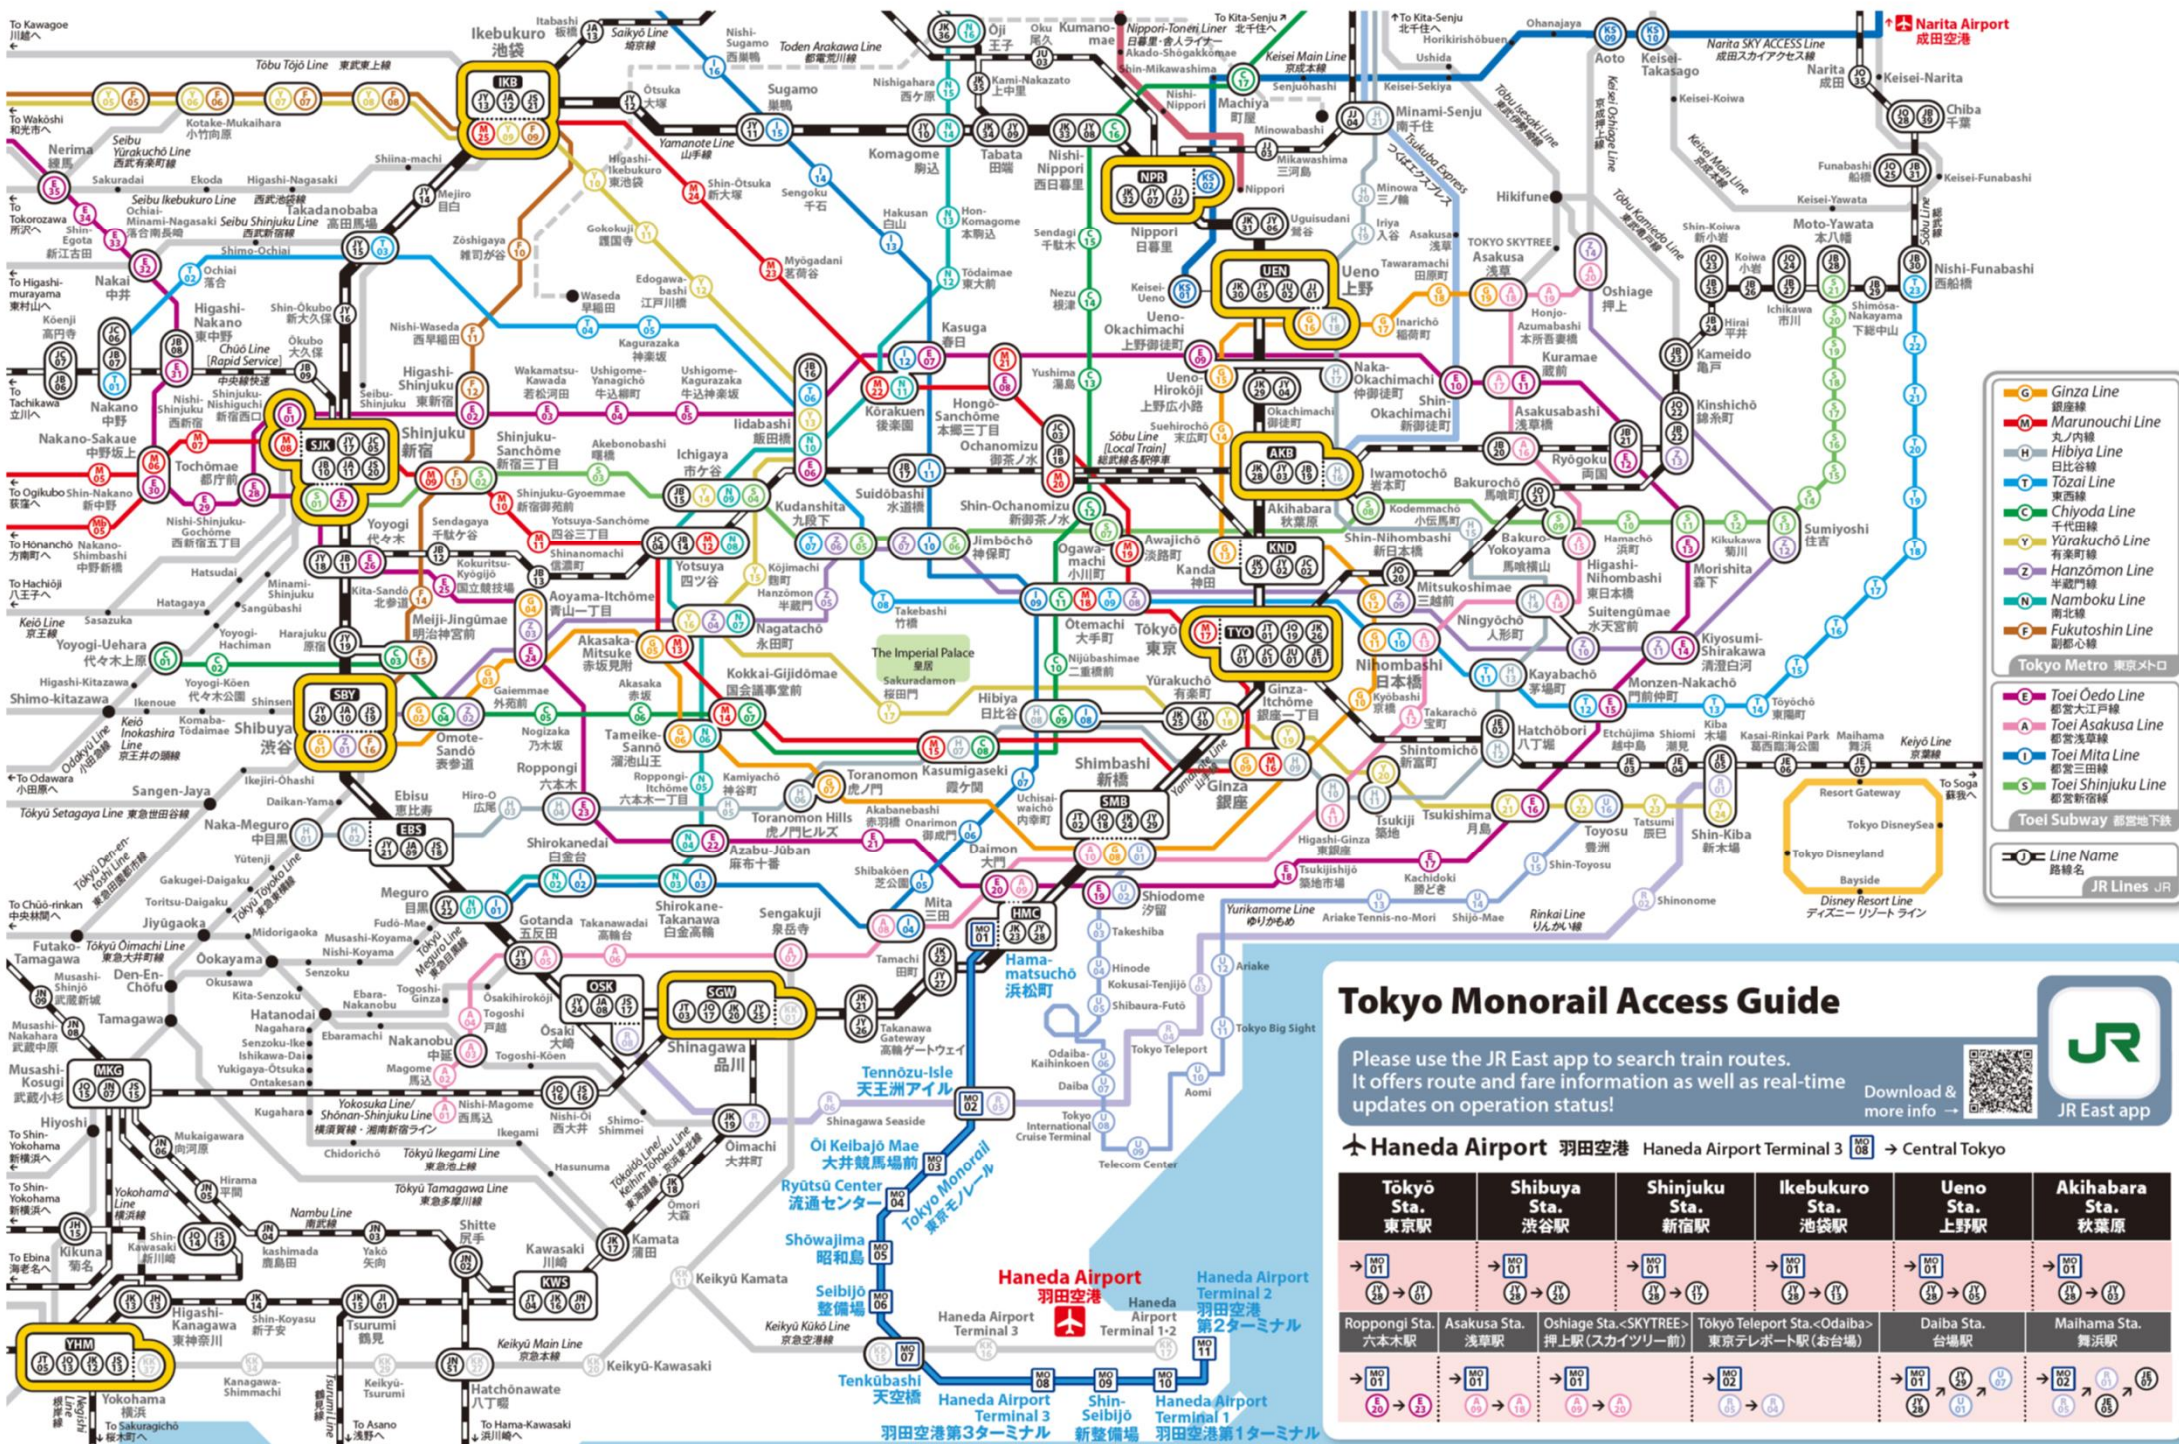

LANGUAGE
English

Metropolitan
area route
map included

Getting to Haneda Airport

Haneda Airport ↔ Central Tokyo

TOKYO MONORAIL Route Map

Line	Station	Transfer/Notes
Haneda Express	羽田空港第2ターミナル Haneda Airport Terminal 2	Dom Intl
	羽田空港第1ターミナル Haneda Airport Terminal 1	Dom
	羽田空港第3ターミナル Haneda Airport Terminal 3	Intl
Rapid Train	天王洲アイランド Tennōzu Isle	Transfers: Rinkai Line
	モノレール浜松町 Monorail Hamamatsuchō	Transfers: JR Yamanote Line/JR Keihin-Tōhoku Line Toei Ōedo Line/Toei Asakusa Line

*Only major stations are shown. For other stations, please see the Tokyo metropolitan area route map on the back side.

Monorail
Schedule

TOKYO MONORAIL Free Wi-Fi

Free Wi-Fi available on all
TOKYO MONORAIL trains
and stations!

JR EAST Travel Service Center

Very close from the arrival lobby at Terminal 3!
We help you arrange various JR tickets for your stay in Japan and provide transportation information

<Location>

Inside Haneda Airport Terminal 3 Station (2F)

<Languages>

English, Japanese

*Support in your language may not be available depending on the day and time.

Tokyo Route Map

- **Ginza Line**
銀座線
- **Marunouchi Line**
丸の内線
- **Hibiya Line**
日比谷線
- **Tōzai Line**
東西線
- **Chiyoda Line**
千代田線
- **Yūrakuchō Line**
有楽町線
- **Hanzōmon Line**
半蔵門線
- **Namboku Line**
南北線
- **Fukutoshin Line**
副都心線
- Tokyo Metro 東京メトロ
- **Toei Oedo Line**
都営大江戸線
- **Toei Asakusa Line**
都営浅草線
- **Toei Mita Line**
都営三田線
- **Toei Shinjuku Line**
都営新宿線
- Toei Subway 都営地下鉄
- Line Name**
路線名
- JR Lines JR