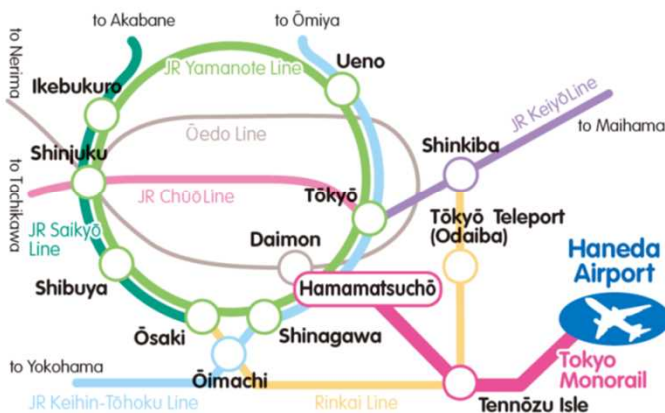

LANGUAGE
English

Metropolitan
area route
map included

Getting to Haneda Airport

Haneda Airport ↔ Central Tokyo

TOKYO MONORAIL Route Map

Line	Station	Transfer/Notes
Haneda Express	羽田空港第2ターミナル Haneda Airport Terminal 2	Dom Intl
	羽田空港第1ターミナル Haneda Airport Terminal 1	Dom
	羽田空港第3ターミナル Haneda Airport Terminal 3	Intl
Rapid Train	天王洲アイランド Tennōzu Isle	Transfers: Rinkai Line
	モノレール浜松町 Monorail Hamamatsuchō	Transfers: JR Yamanote Line/JR Keihin-Tōhoku Line Toei Ōedo Line/Toei Asakusa Line

*Only major stations are shown. For other stations, please see the Tokyo metropolitan area route map on the back side.

Monorail
Schedule

TOKYO MONORAIL Free Wi-Fi

Free Wi-Fi available on all
TOKYO MONORAIL trains
and stations!

JR EAST Travel Service Center

Very close from the arrival lobby at Terminal 3!
We help you arrange various JR tickets for your stay in Japan and provide transportation information

<Location>

Inside Haneda Airport Terminal 3 Station (2F)

Tokyo Monorail Access Guide

Please use the JR East app to search train routes. It offers route and fare information as well as real-time updates on operation status!

↑ **Haneda Airport 羽田空港** Haneda Airport Terminal 3 MO 08 → Central Tokyo